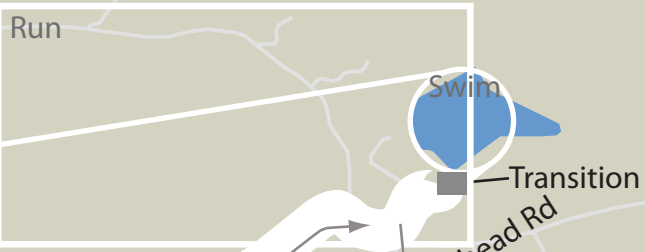

Swim 750 Meters

Bike 17.0 Miles

Valleyburg Rd

Ida Rd

Ida Rd

Farmview Rd

Hollow Run Rd

Farmview Rd

Transition
Lake Arrowhead Rd

Finish

Finish

Bike Cue Sheet

Start: Lake Arrowhead Park, Luray, VA
 Total Distance: 16.9 miles

<u>Distance</u>	<u>Total</u>	<u>Directions</u>
0.0	0.0	Leaving Park, turn right on Lake Arrowhead Rd
0.1	0.1	Turn left at Valley Burg Rd
2.5	2.6	Turn left at Ida Rd
1.5	4.1	Turn right at Hollow Run Rd
2.4	6.5	Turn left at Farmview Rd
4.1	10.6	Turn left at Ida Rd
3.8	14.4	Turn right at Valley Burg Rd
2.5	16.8	Turn right at Lake Arrowhead Rd
0.1	16.9	Arrive at Lake Arrowhead Park

Notes:

- Adding distance from transition area to park entrance (2x) adds additional 0.1 mile for total distance of 17.0 miles
- Cue sheet generated using googlemap_cuesheet: <http://snurl.com/hogwv>